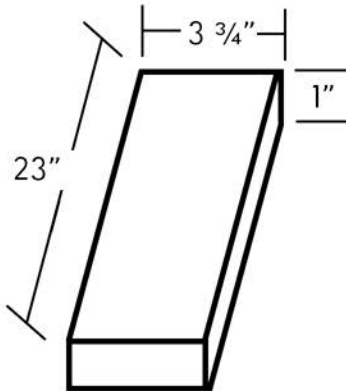

# SALVAGED WOOD TRIM

DESCRIPTION	DIMENSIONS	QUANTITY PER BOX/ SKID	WEIGHT BY THE BOX/ SKID
WOOD VENEER SURFACE COMMONLY USED WITH SALVAGED WOOD STONE AS A TRIM PIECE	3 3/4" W 23" L 1" D	BY THE PIECE	5.5 LBS EACH

## AVAILABLE COLORS

RECLAIMED

FARMHOUSE

MEASUREMENT TOLERANCE: 1/4"